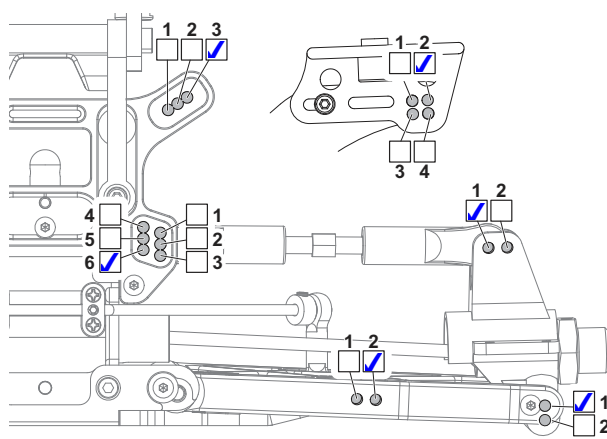

Front

Ride Height **28** mm

Camber Angle **-1.5** °

Toe Angle **1 out** °

Sway Bar **2.4mm** mm

Shocks

	Front	Rear
Piston	1.3mm	1.3mm
Oil wt.	400 HB	450 HB
Bladder	stock	stock
Spring	White	Orange 76mm
Shock Length	99mm mm	112mm mm

Rear

Ride Height **29mm** mm

Camber Angle **-2** °

Toe Angle **stock** °

Sway Bar **2.8mm** mm

Tires

	Front	Rear
Brand	AKA	AKA
Compound	Soft	Soft
Insert	AKA	AKA
Wheel	AKA	AKA
Notes	Cityblocks	Cityblocks

Chassis