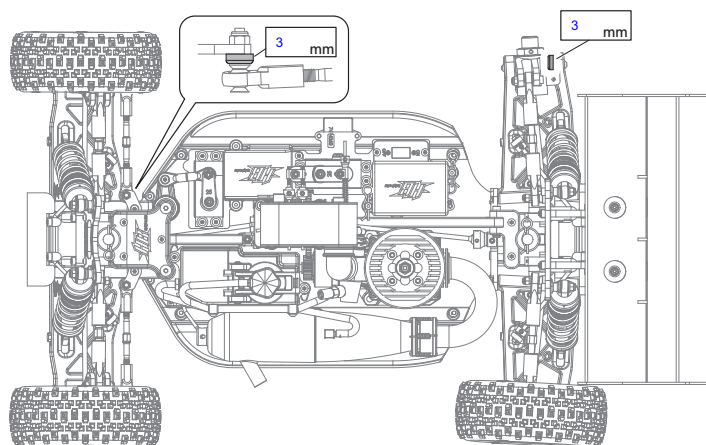

Front

Ride Height **28** mm

Camber Angle **-1.5** °

Toe Angle **1 out** °

Sway Bar **2.4mm** mm

Shocks

	Front	Rear
Piston	1.3mm	1.3mm
Oil wt.	400 HB	450 HB
Bladder	stock	stock
Spring	White	Orange 76mm
Shock Length	99mm mm	112mm mm

Rear

Ride Height **29mm** mm

Camber Angle **-2** °

Toe Angle **stock** °

Sway Bar **2.8mm** mm

Tires

	Front	Rear
Brand	AKA	AKA
Compound	Soft	Soft
Insert	AKA	AKA
Wheel	AKA	AKA
Notes	Cityblocks	Cityblocks

Chassis