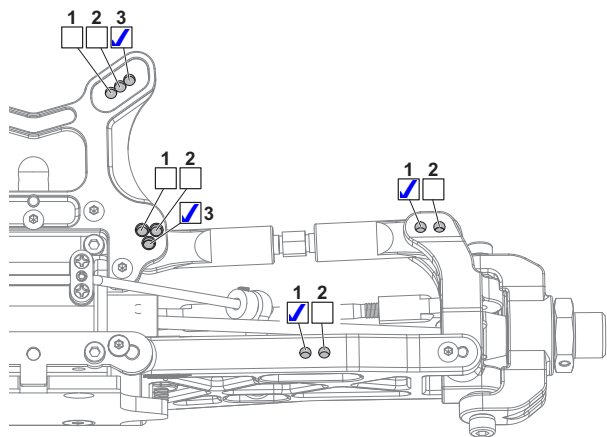

Setup Sheet

Name **Jesse Robbers**

Date **12/21/08**

Event **Puerto Rich Winter Nationals**

Temp Air **85°F** Track **80°F**

Track **Puerto Rico**

Indoor	Tight	Smooth	Hard Packed	Blue Groove	Wet	Low Bite	High Bite	
Track Condition	Outdoor	Open	Rough	Loose/Loamy	Dry	Dusty	Med Bite	Other

Front

Ride Height **28** mm

Camber Angle **-1.5** °

Toe Angle **1 out** °

Sway Bar **2.4mm** mm

Shocks

	Front	Rear
Piston	1.3mm	1.3mm
Oil wt.	400 HB	450 HB
Bladder	stock	stock
Spring	White	Orange 76mm
Shock Length	99mm mm	112mm mm

Rear

Ride Height **29mm** mm

Camber Angle **-2** °

Toe Angle **stock** °

Sway Bar **2.8mm** mm

Tires

	Front	Rear
Brand	AKA	AKA
Compound	Soft	Soft
Insert	AKA	AKA
Wheel	AKA	AKA
Notes	Cityblocks	Cityblocks

Chassis